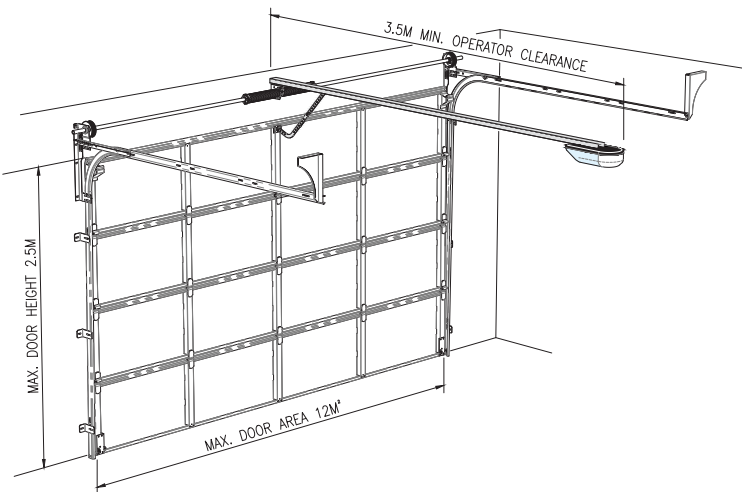

3 A small additional investment for greater convenience

Fit your Steel-Line sectional garage door with an automatic opener for hassle free entry to and exit from your garage.

All of our openers are engineered to the highest standards ensuring easy operation, optimum performance, long life and peace of mind.