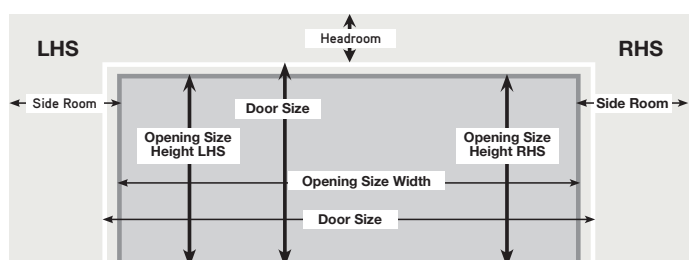

Window Options

For that extra special finishing touch, create a striking entrance to your home with a window feature. For garages prone to dampness, ventilated window options are also available. Your local Steel-Line expert will be more than happy to discuss the full range of window options available to you.

Technical Details

In placing an order you will be required to submit the following information.

Description	Measurements
Opening Size Height LHS	
Opening Size Height RHS	
Opening Size Width	
Side Room LHS	
Side Room RHS	
Headroom	

Example: 2130mm opening height will require a 2160mm high door.

Door Size Width	Opening size + minimum 25mm / side
Door Size Height	Opening size + 30mm for the height
Side Room Minimum	125mm standard and 150mm for low headroom
Headroom Minimum	Standard 290mm
	Low headroom - front mount 200mm
	Low headroom - rear mount 150mm
When Using An Operator	Add 50mm to the minimum headroom required

Please note: The above table is a guide only and some dimensions may change.