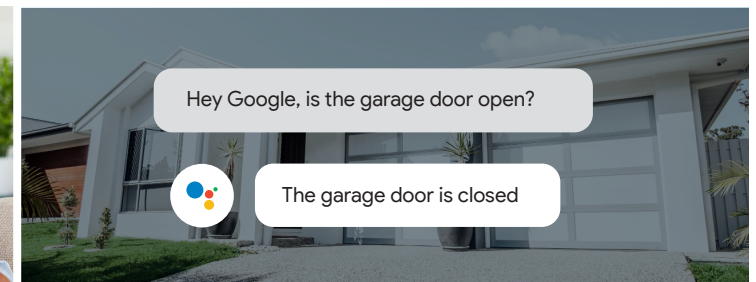

Know when family arrive or leave.

simply safer

Share access with friends and guests.