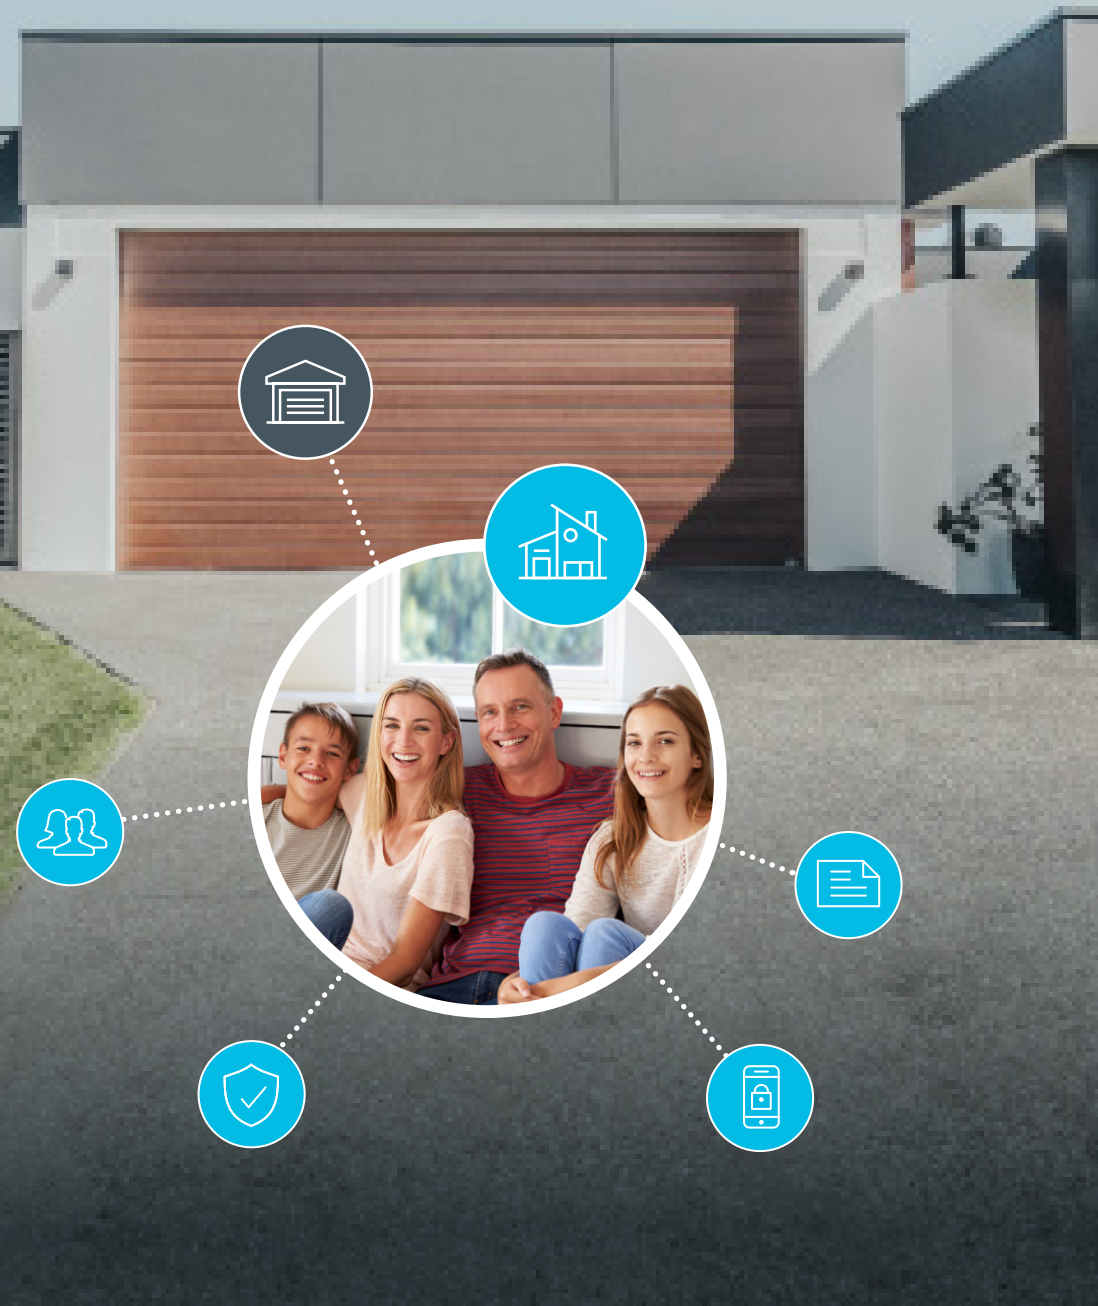

Don't just open your garage door, open it in new ways never before possible.

Our garage doors are chosen by Australia's leading residential builders for superior quality and value.

Control your door like never before.

Lifestyle

Pre-made features activated with a single press to make everyday easier.

Download the free Zimi app on your smart phone or tablet.

Hands-free control
of your garage door
by simply speaking.

Hey Google, open the garage door

Ok, opening the garage door

Voice control from
your smart device.

No need to get up,
just use your voice.

*Requires Google Assistant and Internet connection

Choose who and when access is allowed to your garage door.

The door everyone can share, no keys needed.

Different access for everyone else.

Family

No spare keys or remotes needed for whenever your family may arrive.

Children

Let them play outside knowing they can easily get back inside.