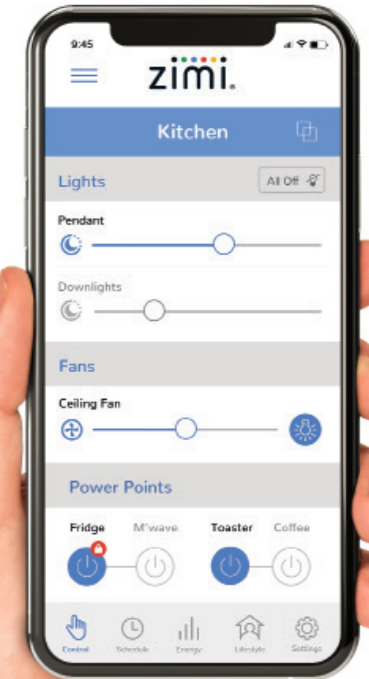

Multi speed fan controller and light switch with touch control. Speed Sense technology adjusts fan speed with temperature.

1, 2, 3 & 4 Button Multi Purpose Switches

Suitable for controlling more than lighting with all of the features.

Zimi puts powerful features in the palm of your hand

Timers

Auto off timers allow you to set a time to turn it off later, makes simple things unforgettable.

Schedules

Turn your devices on or off any day or time. Automate for convenience, security and energy savings.

Remote Access

Access all your devices anywhere and anytime on your smart device.

Energy Use

Instantly see the real cost in dollars and cents of each and every device.

Control

See all the control features of your devices in any room and the whole home.

Lifestyle

Pre-made features activated with a single press to make everyday easier.

Download the free Zimi app on your smart phone or tablet.

Hands-free control
of your garage door
by simply speaking.

Hey Google, open the garage door