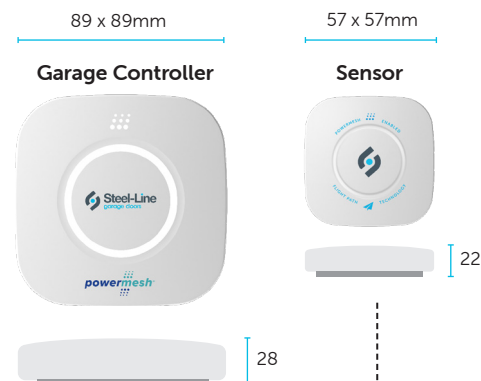

Simply use the 'Behaviour Link' feature in Zimi and choose how long the lights should stay on.

USING THE Powermesh Garage Door Controller

Powermesh Indicator

The colour LED indicates the status of the controller.

Door Position Light Ring

Temperature & Humidity Sensor

Reset Button

Power Input

Connect the supplied 24V DC Plug Pack, or wire into the garage door motor.

Quick Connector

Installation is easier with the simple wiring plug.

Dimensions

Specifications

STL-PMGCC01

Powermesh Garage Controller with Sensor

Communication: Bluetooth®

Power: 24VDC <500mA

Outputs: 2 x dry connect relays for motor bell press connection.

Inputs: 2 x Photo Eye Beams (PEB)
Refer to the compatibility list.

STL-PMDS01

Door Sensor

Communication: Bluetooth®

IP rating: IP66

Battery: CR2450

STL-PMZCC

Zimi Cloud Connect

Provides remote access and voice control with the Google Assistant. 2.4Ghz Wi-Fi connection with Internet access is required.