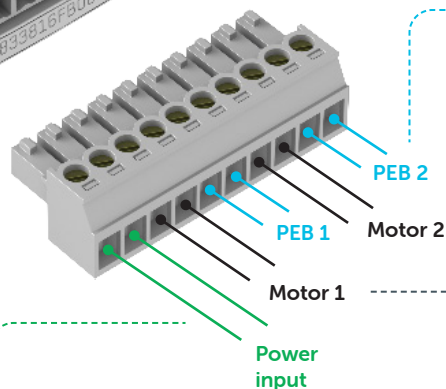

Door Position Light Ring

Temperature & Humidity Sensor

Reset Button

Power Input

Connect the supplied 24V DC Plug Pack, or wire into the garage door motor.

Quick Connector

Installation is easier with the simple wiring plug.

Dimensions

Specifications

STL-PMGCC01

Powermesh Garage Controller with Sensor

Communication: Bluetooth®

Power: 24VDC <500mA

Outputs: 2 x dry connect relays for motor bell press connection.

Inputs: 2 x Photo Eye Beams (PEB)
Refer to the compatibility list.