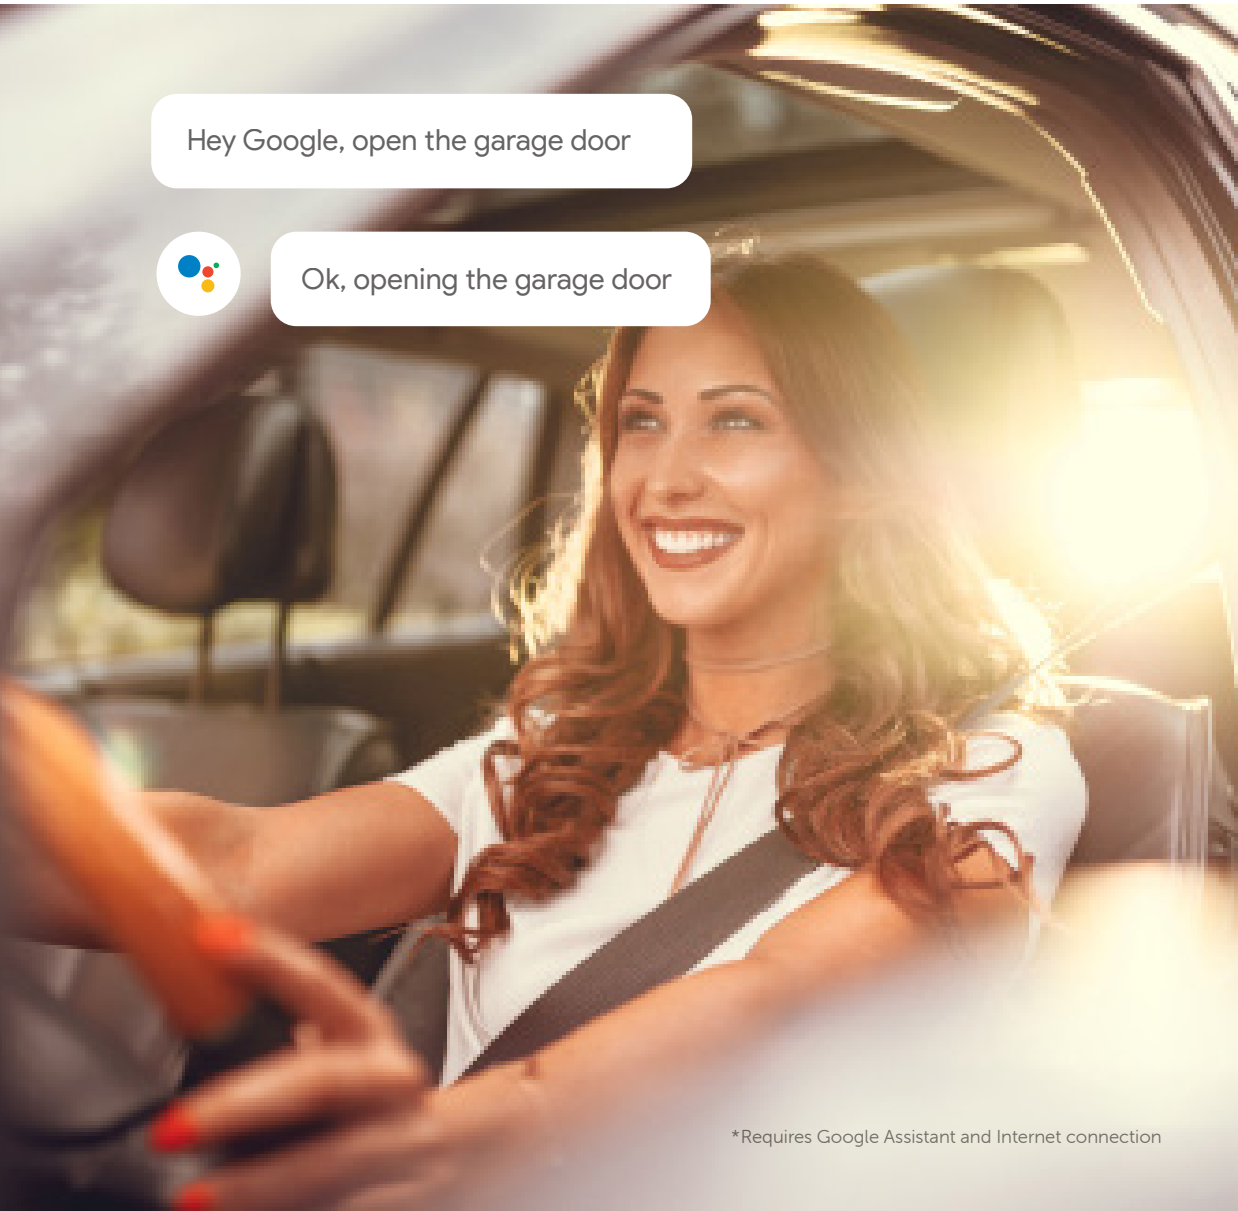

Zimi puts powerful features in the palm of your hand

Timers

Auto off timers allow you to set a time to turn it off later, makes simple things unforgettable.

Schedules

Turn your devices on or off any day or time. Automate for convenience, security and energy savings.

Remote Access

Access all your devices anywhere and anytime on your smart device.

Energy Use

Instantly see the real cost in dollars and cents of each and every device.

Control

See all the control features of your devices in any room and the whole home.

Lifestyle

Pre-made features activated with a single press to make everyday easier.

Download the free Zimi app on your smart phone or tablet.

Hands-free control
of your garage door
by simply speaking.

Hey Google, open the garage door

Ok, opening the garage door

Voice control from
your smart device.

No need to get up,
just use your voice.

*Requires Google Assistant and Internet connection

Choose who and when access is allowed to your garage door.