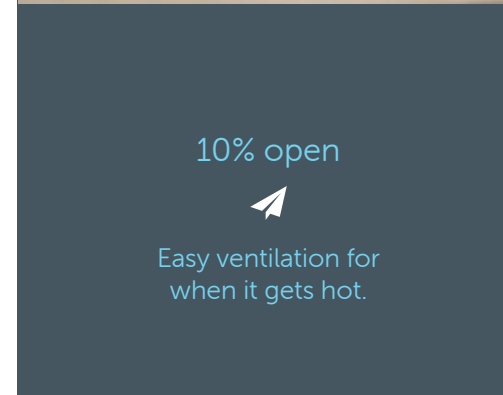

10% open

Easy ventilation for when it gets hot.

Flight Path Technology

The door sensor that's spatially aware of your door's position all the time.

Suits all Garage Door Types.

Once the sensor takes flight it automatically adjusts to any door type.