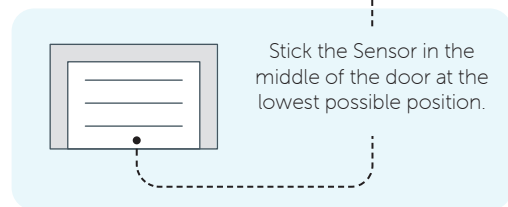

Dimensions

Specifications

STL-PMGCC01

Powermesh Garage Controller with Sensor

Communication: Bluetooth®

Power: 24VDC <500mA

Outputs: 2 x dry connect relays for motor bell press connection.

Inputs: 2 x Photo Eye Beams (PEB)
Refer to the compatibility list.

STL-PMDS01

Door Sensor

Communication: Bluetooth®

IP rating: IP66

Battery: CR2450

STL-PMZCC

Zimi Cloud Connect

Provides remote access and voice control with the Google Assistant. 2.4Ghz Wi-Fi connection with Internet access is required.