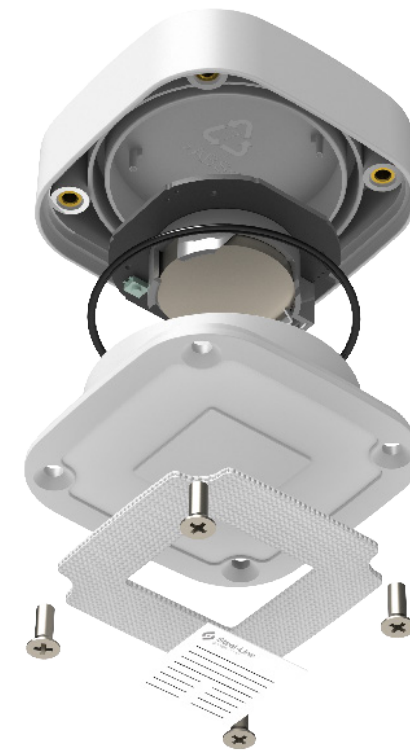

Roller Door

Sectional Door

Tilt Door

Ready to fly, out of the box.

No complicated setup, stick it on your door and take flight.

Height Intelligence
Open your door to different heights.

Multi Axis Sensor
Records your doors position in 3 dimensions.

Long life Battery
Receive a notification when it's getting low.

Waterproof Enclosure
Protected from water affecting performance.

Dual Lock™
Reclosable Fastener
Stick to your door and easily remove.

Small & Compact
Mounts on your door without being obtrusive.